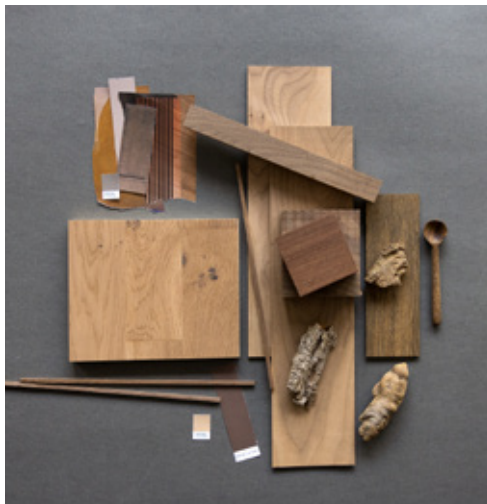

## FROSTED OAT PLANK AND STRIP

## FROZEN HAZELNUT PLANK AND STRIP

PANTONE  
17-1227 TCX  
Cafe au Lait

PANTONE  
17-1506 TCX  
Cinder

PANTONE  
16-1103 TCX  
Pure Cashmere

PANTONE  
19-1606 TCX  
Raisin

## URBAN BROWN PLANK AND STRIP

PANTONE  
13-1016 TCX  
Wheat

PANTONE  
11-4801 TCX  
Tofu

PANTONE  
16-1103 TCX  
Pure Cashmere

PANTONE  
16-4703 TCX  
Ghost Gray